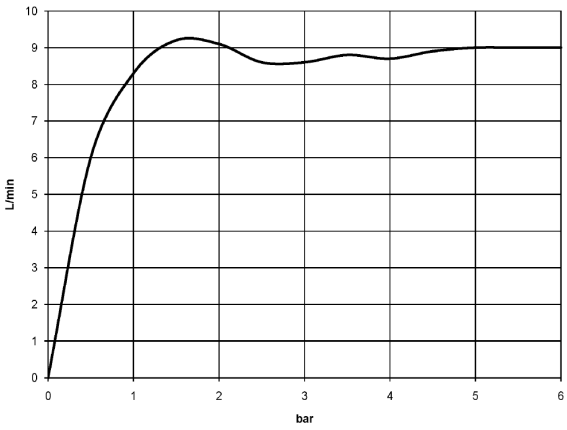

MADISON Showerpipe with shower thermostat - Brushed Durabrass (23kt Gold)

---

MADISON

ST 050 304 6360

ST 050 304 6360  
mm [inches]

Flow rate chart

Certificates

LGA\_18610.