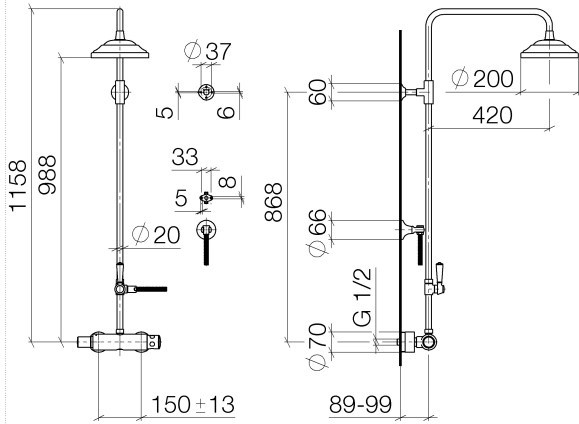

**MADISON Showerpipe with shower thermostat - Brushed Durabronz (23kt Gold)**

MADISON

ST 050 304 6360

- shower with fixed riser projection 420mm
- rain shower Ø 200 mm
- rain shower with anti-scale system
- max. rainshower flow 14 l/min
- Function from: 8 l/min
- rotary diverter for fixed-riser shower/hand shower
- height of fittings up to rain shower (bottom edge) 985mm
- height of fittings up to top edge of elbow 1160mm
- two-part push-on rosette Ø 65 mm
- rosette for shower holder Ø 65mm
- rosette for wall mounting Ø 60mm
- gauge 150 mm - 13 mm
- metal shower hose 1250mm with integrated anti-twist protection
- 1/2" connection
- Pipe diameter 20 mm

ST 050 304 6360  
1:10

**Flow rate chart**

**Certificates**

LGA\_38665.

ST 050 304 6360  
Parts for other finishes can be found here: Chrome

**Spare parts list**

No.	Item Number	Name	Quantity used	Delivery time
1	04 12 05 038 01-28	shower	1	60
2	04 28 22 101 20-28	spout	1	20
3	90 14 10 011 00 90	seal	1	2
4	90 17 11 037 01-28	holder	1	-
Spare part can no longer be ordered, please order the replacement item				
5	90 28 22 104 00-28	pipe	1	-
Spare part can no longer be ordered, please order the replacement item				
6	90 17 09 045 01-28	diverter	1	-
Spare part can no longer be ordered, please order the replacement item				
7	09 30 30 064-28	screw	1	20
8	09 18 20 011-28	base	1	20
9	09 28 22 013 90	pipe	1	2
10	11 170 370-28	MADISON Lever insert - Brushed Durabronz (23kt Gold)	1	20
11	09 30 30 062-28	screw	1	20
12	09 14 10 122 90	seal	1	2
13	28 104 970-28	Metal shower hose 1/2" x 1/2" x 1250 mm - Brushed Durabronz (23kt Gold)	1	10
14	28 050 410-28	holder	1	60
15	90 28 22 103 00-28	pipe	1	-
Spare part can no longer be ordered, please order the replacement item				
16	90 14 20 002 00 90	seal	1	2
17	04 17 01 044 01-28	fitting	1	20