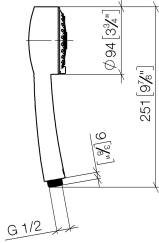

**MADISON Showerpipe with shower thermostat - Brushed Durabronz (23kt Gold)**

MADISON

ST 050 304 6360

- shower with fixed riser projection 420mm
- Rain shower: PURE RAIN, max. flow rate 14 l/min (at 3 bar)
- Function from: 8 l/min
- rain shower Ø 200 mm
- rain shower with anti-scale system
- Hand shower: Three or five settings: COMPACT RAIN, COMPACT SOFT FLOW, COMPACT AQUAPRESSURE FLOW, max. flow rate 9 l/min (at 3 bar)
- spray head Ø 95mm
- rotary diverter for fixed-riser shower/hand shower
- height of fittings up to rain shower (bottom edge) 985mm
- height of fittings up to top edge of elbow 1160mm
- two-part push-on rosette Ø 65 mm
- rosette for shower holder Ø 65mm
- rosette for wall mounting Ø 60mm
- gauge 150 mm - 13 mm
- metal shower hose 1250mm with integrated anti-twist protection
- 1/2" connection
- Pipe diameter 20 mm

MADISON Showerpipe with shower thermostat - Brushed Durabrass (23kt Gold)

---

MADISON

ST 050 304 6360

ST 050 304 6360  
mm [inches]

Flow rate chart

Certificates

LGA\_18610.

**MADISON Showerpipe with shower thermostat - Brushed Durabronz (23kt Gold)**

MADISON

ST 050 304 6360

- shower with fixed riser projection 420mm
- rain shower Ø 200 mm
- rain shower with anti-scale system
- max. rainshower flow 14 l/min
- Function from: 8 l/min
- rotary diverter for fixed-riser shower/hand shower
- height of fittings up to rain shower (bottom edge) 985mm
- height of fittings up to top edge of elbow 1160mm
- two-part push-on rosette Ø 65 mm
- rosette for shower holder Ø 65mm
- rosette for wall mounting Ø 60mm
- gauge 150 mm - 13 mm
- metal shower hose 1250mm with integrated anti-twist protection
- 1/2" connection
- Pipe diameter 20 mm