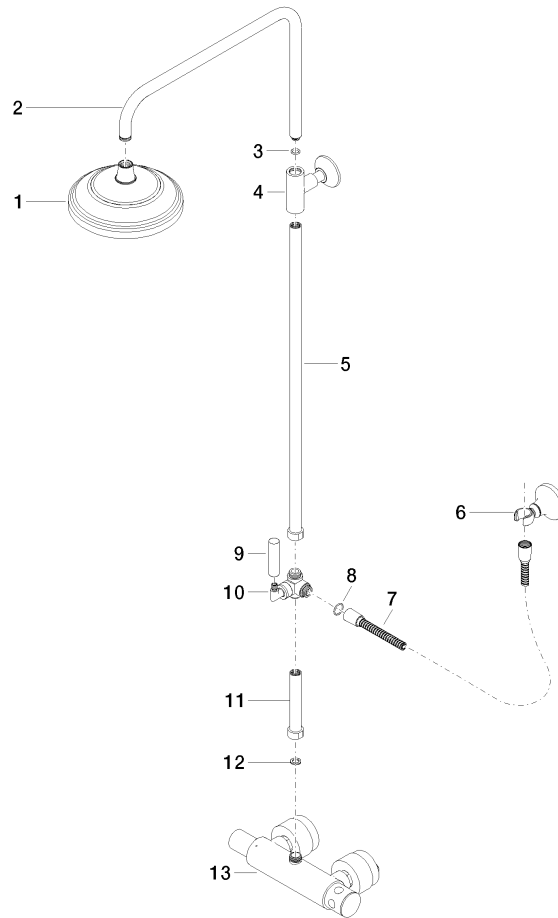

**MADISON Showerpipe with shower thermostat - Brushed Durabronz (23kt Gold)**

MADISON

ST 050 304 6360

- shower with fixed riser projection 420mm
- rain shower Ø 200 mm
- rain shower with anti-scale system
- max. rainshower flow 14 l/min
- Function from: 8 l/min
- rotary diverter for fixed-riser shower/hand shower
- height of fittings up to rain shower (bottom edge) 985mm
- height of fittings up to top edge of elbow 1160mm
- two-part push-on rosette Ø 65 mm
- rosette for shower holder Ø 65mm
- rosette for wall mounting Ø 60mm
- gauge 150 mm - 13 mm
- metal shower hose 1250mm with integrated anti-twist protection
- 1/2" connection
- Pipe diameter 20 mm

ST 050 304 6360  
1:10

**Flow rate chart**

**Certificates**

LGA\_38665.

ST 050 304 6360  
Parts for other finishes can be found here: Chrome

**Spare parts list**

No.	Item Number	Name	Quantity used	Delivery time
1	04 12 05 038 01-28	shower	1	60
2	04 28 22 101 20-28	spout	1	20
3	90 14 10 011 00 90	seal	1	2
4	90 17 11 037 01-28	holder	1	-
Spare part can no longer be ordered, please order the replacement item				
5	90 28 22 104 00-28	pipe	1	-
Spare part can no longer be ordered, please order the replacement item				
6	90 17 09 045 01-28	diverter	1	-
Spare part can no longer be ordered, please order the replacement item				
7	09 30 30 064-28	screw	1	20
8	09 18 20 011-28	base	1	20
9	09 28 22 013 90	pipe	1	2
10	11 170 370-28	MADISON Lever insert - Brushed Durabronz (23kt Gold)	1	20
11	09 30 30 062-28	screw	1	20
12	09 14 10 122 90	seal	1	2
13	28 104 970-28	Metal shower hose 1/2" x 1/2" x 1250 mm - Brushed Durabronz (23kt Gold)	1	10
14	28 050 410-28	holder	1	60
15	90 28 22 103 00-28	pipe	1	-
Spare part can no longer be ordered, please order the replacement item				
16	90 14 20 002 00 90	seal	1	2
17	04 17 01 044 01-28	fitting	1	20