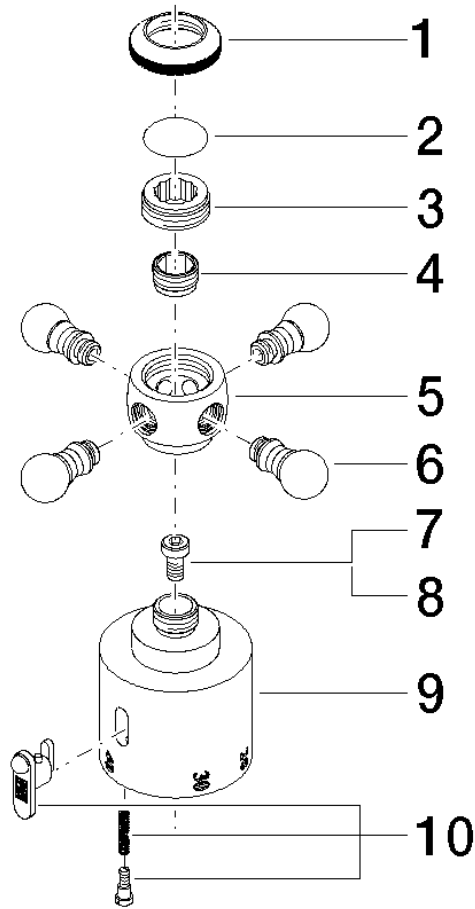

**MADISON Showerpipe with shower thermostat - Brushed Durabronz (23kt Gold)**

MADISON

ST 050 304 6360

- shower with fixed riser projection 420mm
- Rain shower: PURE RAIN, max. flow rate 14 l/min (at 3 bar)
- Function from: 8 l/min
- rain shower Ø 200 mm
- rain shower with anti-scale system
- Hand shower: Three or five settings: COMPACT RAIN, COMPACT SOFT FLOW, COMPACT AQUAPRESSURE FLOW, max. flow rate 9 l/min (at 3 bar)
- spray head Ø 95mm
- rotary diverter for fixed-riser shower/hand shower
- height of fittings up to rain shower (bottom edge) 985mm
- height of fittings up to top edge of elbow 1160mm
- two-part push-on rosette Ø 65 mm
- rosette for shower holder Ø 65mm
- rosette for wall mounting Ø 60mm
- gauge 150 mm - 13 mm
- metal shower hose 1250mm with integrated anti-twist protection
- 1/2" connection
- Pipe diameter 20 mm

ST 050 304 6360

ST 050 304 6360  
Parts for other  
finishes can be found  
here: Chrome

**Spare parts list**

No.	Item Number	Name	Quantity used	Delivery time
1	09 20 36 005-28	handle	1	20
2	09 26 01 016 90	accessories	1	2
3	09 20 83 006 90	handle	1	2
4	09 24 03 119 90	nipple	1	2
5	09 20 36 060-28	handle	1	20
6	09 20 36 004-28	handle	4	20
7	90 30 30 027 00 90	screw	1	2
8	09 30 33 004 90	screw	1	2
9	09 17 33 003-28	handle	1	20
10	90 21 33 020 00 90	handle	1	2

**MADISON Showerpipe with shower thermostat - Brushed Durabronz (23kt Gold)**

MADISON

ST 050 304 6360

- shower with fixed riser projection 420mm
- rain shower Ø 200 mm
- rain shower with anti-scale system
- max. rainshower flow 14 l/min
- Function from: 8 l/min
- rotary diverter for fixed-riser shower/hand shower
- height of fittings up to rain shower (bottom edge) 985mm
- height of fittings up to top edge of elbow 1160mm
- two-part push-on rosette Ø 65 mm
- rosette for shower holder Ø 65mm
- rosette for wall mounting Ø 60mm
- gauge 150 mm - 13 mm
- metal shower hose 1250mm with integrated anti-twist protection
- 1/2" connection
- Pipe diameter 20 mm