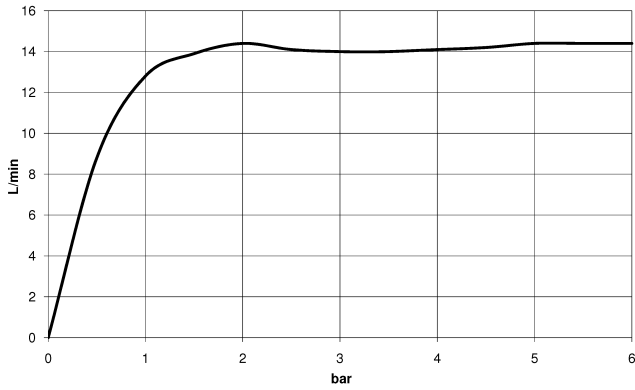

Flow rate chart

Certificates

LGA_38665.