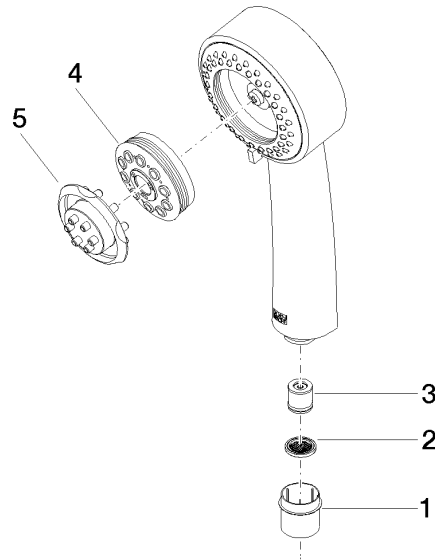

ST 050 304 6360
Parts for other
finishes can be found
here: Chrome

Spare parts list

No.	Item Number	Name	Quantity used	Delivery time
1	09 21 02 115 90	cap	1	2
2	09 23 01 039 90	sieve	1	2
3	09 23 01 077 90	flow reducer	1	2
4	04 12 11 071 00 90	shower	1	2
5	09 30 09 022 90	key	1	2